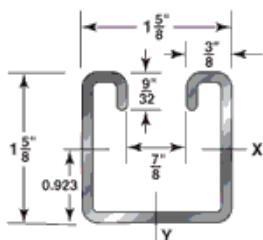

STR-010824

(supersedes STR-100123)

10' Pre-Galvanized Slotted Strut

Size	Gauge	Code	Bundle	Ft. / Bundle	Weight / Length	List / Length
1-5/8" x 1-5/8"	12	STRUT158PG10-12GA	50	500	18.900	$78.00
1-5/8" x 1-5/8"	14	STRUT158PG10-14GA	50	500	14.000	$62.50
13/16" x 1-5/8"	14	STRUT1316PG10-14GA	50	500	9.800	$51.50

10' Green Powder Coated Slotted Strut

Size	Gauge	Code	Bundle	Ft. / Bundle	Weight / Length	List / Length
1-5/8" x 1-5/8"	12	STRUT158GRN10-12GA	50	500	18.900	$81.50
1-5/8" x 1-5/8"	14	STRUT158GRN10-14GA	50	500	14.000	$65.50
13/16" x 1-5/8"	14	STRUT1316GRN10-14GA	50	500	9.800	$54.50

20' Pre-Galvanized Slotted Strut

Size	Gauge	Code	Bundle	Ft. / Bundle	Weight / Length	List / Length
1-5/8" x 1-5/8"	12	STRUT158PG20-12GA	25	500	37.80	$156.00
1-5/8" x 1-5/8"	14	STRUT158PG20-14GA	25	500	28.00	$125.00
13/16" x 1-5/8"	14	STRUT1316PG20-14GA	25	500	19.60	$103.00

20' Green Powder Coated Slotted Strut

Size	Gauge	Code	Bundle	Ft. / Bundle	Weight / Length	List / Length
1-5/8" x 1-5/8"	12	STRUT158GRN20-12GA	25	500	37.80	$163.00
1-5/8" x 1-5/8"	14	STRUT158GRN20-14GA	25	500	28.00	$131.00
13/16" x 1-5/8"	14	STRUT1316GRN20-14GA	25	500	19.60	$109.00

* Pre-Galvanized Back to Back Strut

Size	Gauge	Code	Bundle	Ft. / Bundle	Weight / Length	List / Length
3-1/4" x 1-5/8"	12	B2B158PG10-12GA	20	200	36.00	$190.50
3-1/4" x 1-5/8"	12	B2B158PG20-12GA	20	400	72.00	$381.00

* Limited inventory – consult your KSD salesperson for availability

Please consult your KSD Sales Rep for pricing details and further information

The issuance of this price list is not an offer to sell the goods listed herein at the prices stated