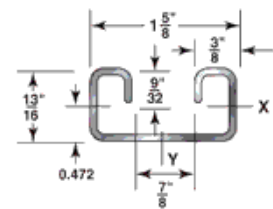

STR-010824

(supersedes STR-100123)

10' Pre-Galvanized Slotted Strut

Size	Gauge	Code	Bundle	Ft. / Bundle	Weight / Length	List / Length
1-5/8" x 1-5/8"	12	STRUT158PG10-12GA	50	500	18.900	$78.00
1-5/8" x 1-5/8"	14	STRUT158PG10-14GA	50	500	14.000	$62.50
13/16" x 1-5/8"	14	STRUT1316PG10-14GA	50	500	9.800	$51.50

10' Green Powder Coated Slotted Strut

Size	Gauge	Code	Bundle	Ft. / Bundle	Weight / Length	List / Length
1-5/8" x 1-5/8"	12	STRUT158GRN10-12GA	50	500	18.900	$81.50
1-5/8" x 1-5/8"	14	STRUT158GRN10-14GA	50	500	14.000	$65.50
13/16" x 1-5/8"	14	STRUT1316GRN10-14GA	50	500	9.800	$54.50

20' Pre-Galvanized Slotted Strut

Size	Gauge	Code	Bundle	Ft. / Bundle	Weight / Length	List / Length
1-5/8" x 1-5/8"	12	STRUT158PG20-12GA	25	500	37.80	$156.00
1-5/8" x 1-5/8"	14	STRUT158PG20-14GA	25	500	28.00	$125.00
13/16" x 1-5/8"	14	STRUT1316PG20-14GA	25	500	19.60	$103.00

20' Green Powder Coated Slotted Strut

Size	Gauge	Code	Bundle	Ft. / Bundle	Weight / Length	List / Length
1-5/8" x 1-5/8"	12	STRUT158GRN20-12GA	25	500	37.80	$163.00
1-5/8" x 1-5/8"	14	STRUT158GRN20-14GA	25	500	28.00	$131.00
13/16" x 1-5/8"	14	STRUT1316GRN20-14GA	25	500	19.60	$109.00

* Pre-Galvanized Back to Back Strut

Size	Gauge	Code	Bundle	Ft. / Bundle	Weight / Length	List / Length
3-1/4" x 1-5/8"	12	B2B158PG10-12GA	20	200	36.00	$190.50
3-1/4" x 1-5/8"	12	B2B158PG20-12GA	20	400	72.00	$381.00

* Limited inventory – consult your KSD salesperson for availability

Please consult your KSD Sales Rep for pricing details and further information

The issuance of this price list is not an offer to sell the goods listed herein at the prices stated